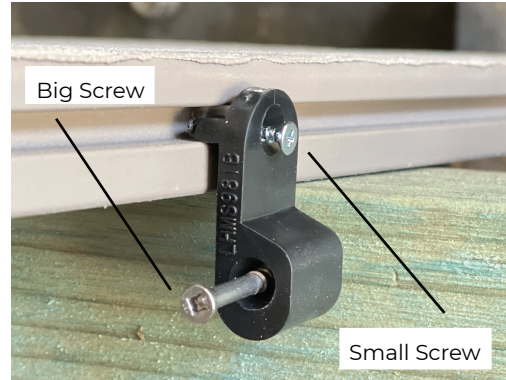

ANTI CREEP CLIP

Anti Creep Clip prevents the board from creeping side to side along the joist.

Step by Step

- 01 Align your decking board in its final position.
- 02 Fix an Anti Creep Clip to middle of the board adjacent to a bearer.
- 03 Use one Anti Creep Clip per board.