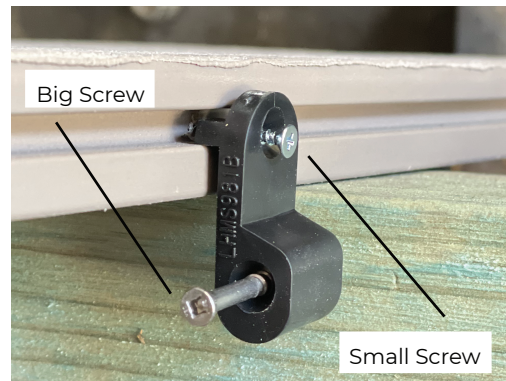

ANTI CREEP CLIP

Anti Creep Clip prevents the board from creeping side to side along the joist.

Step by Step

- 01 Align your decking board in its final position.
- 02 Fix an Anti Creep Clip to middle of the board adjacent to a bearer.
- 03 Use one Anti Creep Clip per board.