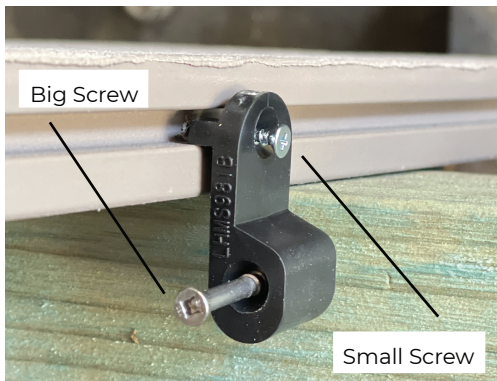

ANTI CREEP CLIP

Anti Creep Clip prevents the board from creeping side to side along the joist.

Step by Step

- 01 Align your decking board in its final position.
- 02 Fix an Anti Creep Clip to middle of the board adjacent to a bearer.
- 03 Use one Anti Creep Clip per board.