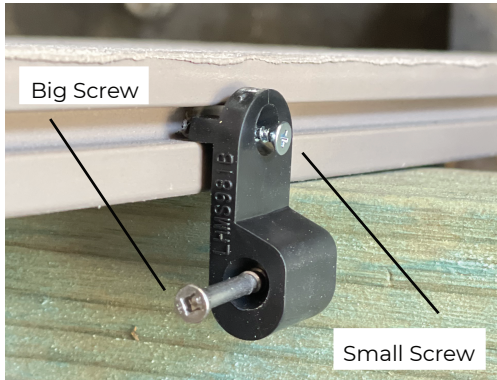

ANTI CREEP CLIP

Anti Creep Clip prevents the board from creeping side to side along the joist.

Step by Step

- 01 Align your decking board in its final position.
- 02 Fix an Anti Creep Clip to middle of the board adjacent to a bearer.
- 03 Use one Anti Creep Clip per board.