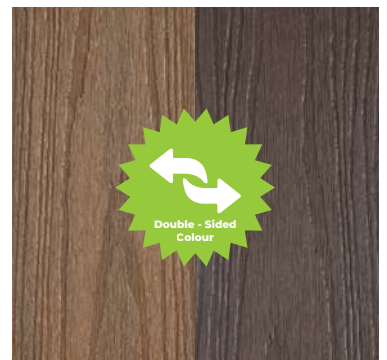

TEAK & WALNUT