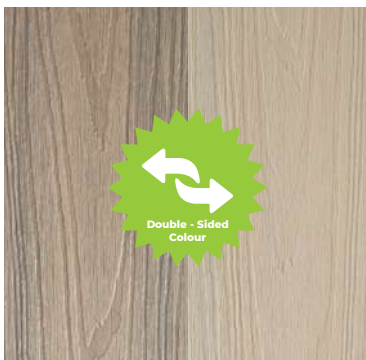

URBAN ECO

*Australia's Most Versatile
Designer Board*

OUR MOST COVETED COLOUR RANGE

ANTIQUÉ & BEACH SAND

Side 1

Side 2

MOUNTAIN ASH & CHARCOAL GREY

Side 1

Our Urban Eco Collection features a different colour on either side, giving you the flexibility to transform your outdoor space for any occasion.

Available in matching Fascia

DIMENSIONS:

	Length (m)	Dimensions (mm)	Boards (per 10sqm)	Residential Span	Commercial Span	Slip Rating	Fire Properties	Weight (kg)
BOARD	5.4	138 x 22.5	14	350	300	P4/R10	STANDARD	15
FASCIA	2.9	142 x 13	NA	NA	NA	NA	NA	6