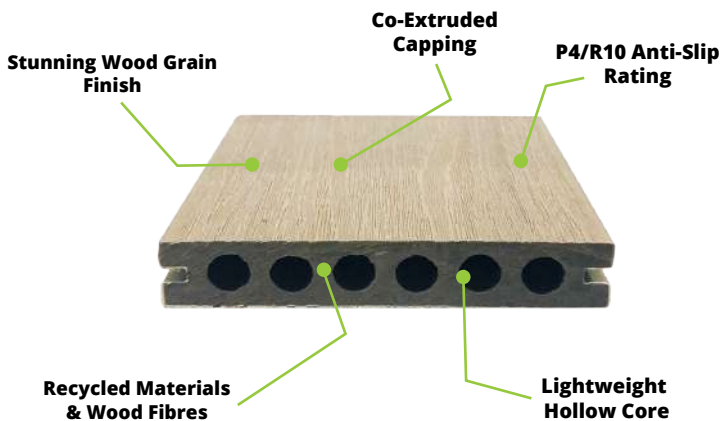

BOARD CROSS SECTION